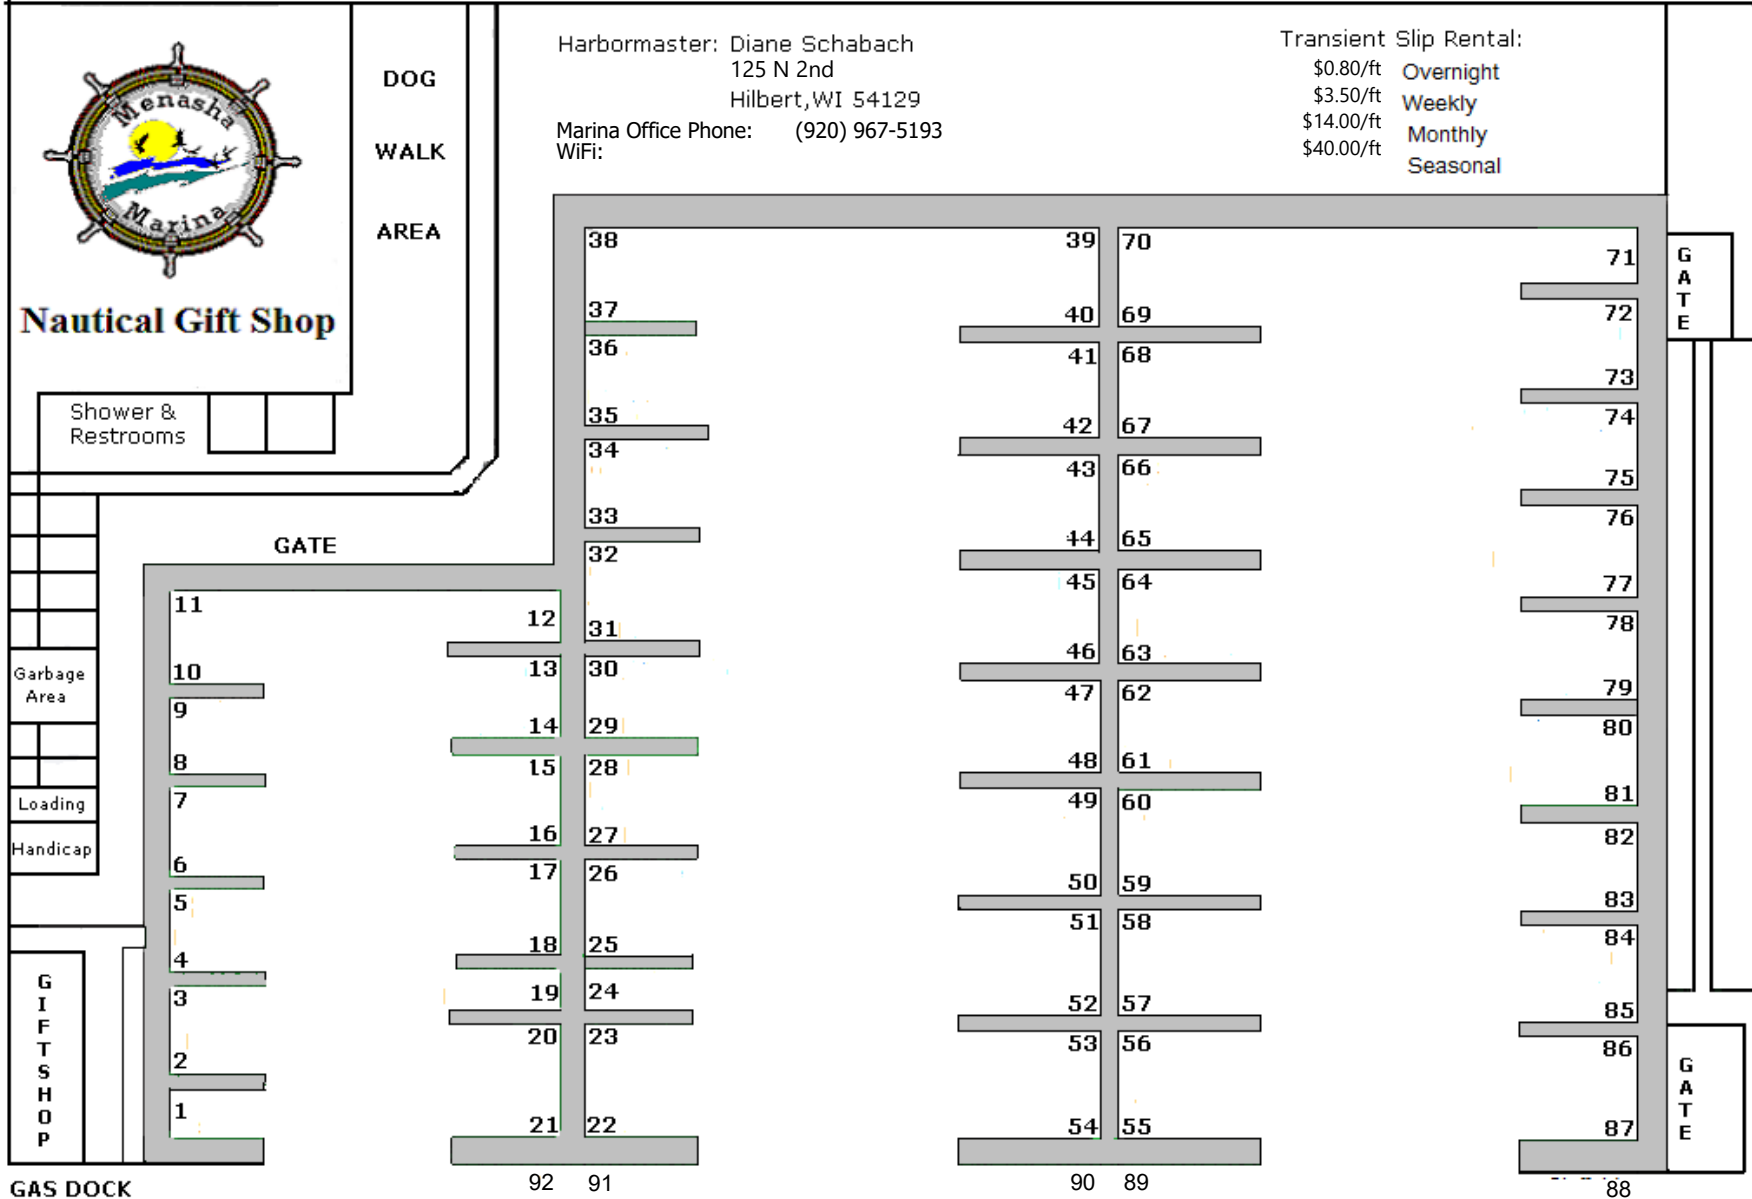

Includes Electric & Water on piers, Shower & Restrooms,
Gas, Pump Out, and Fresh Water

MAIN STREET

Menasha Marina
Main Street, Menasha, WI 54952

GAS DOCK
PUMP OUT - WATER

FOX RIVER CANAL